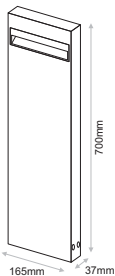

LIGHTSOURCE BY
bridgelux.

IP65

Model	Watt / Height	CCT*	CRI80 LED Source	Colour	Dimming Option
			80 (B0)		
ORIGIN Bollard (ORIGIN BD)	5W / 40cm (05-40)	2700K (27B) 3000K (30B) 4000K (40B)	635lm 660lm 730lm	Black (BL)	230VAC Non-Dimmable (230ND) 24VDC PWM Dimmable (24D)
	10W / 70cm (10-70)	2700K (27B) 3000K (30B) 4000K (40B)	1200lm 1250lm 1380lm		230VAC Non-Dimmable (230ND) 48VDC PWM Dimmable (48D)

Ordering Code Example: ORIGIN BD-10-70-30B-80-BL-230ND

5W / 40cm

10W / 70cm