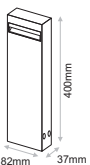

Ordering Code Example: ORIGIN BD-10-70-30B-80-BL-230ND

5W / 40cm

10W / 70cm